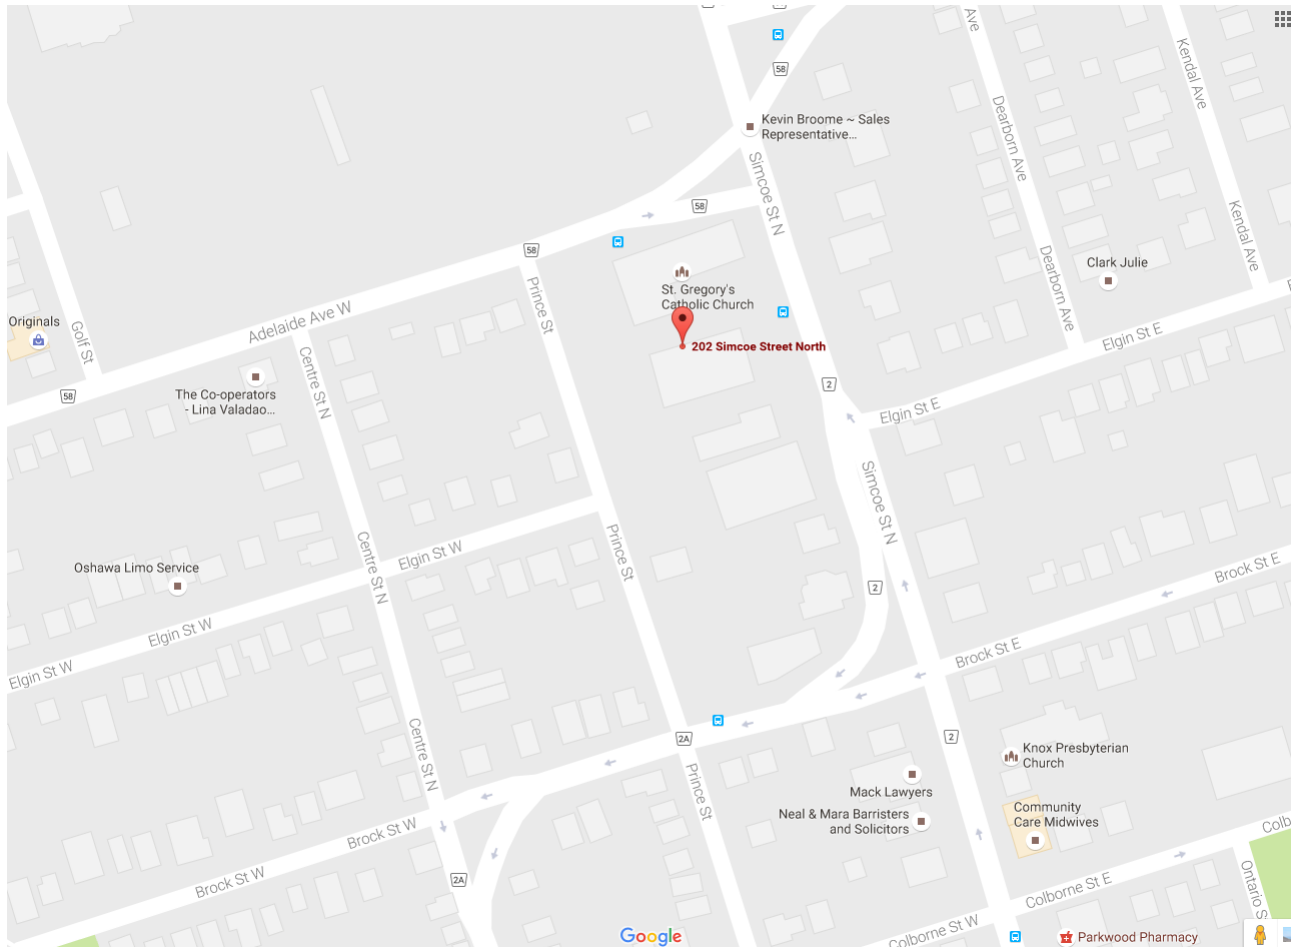

## Active Start Program Location

**202 Simcoe St N, Oshawa, ON L1G 4S9**

Campus Childcare Centre  
Non-profit Organization  
Open until 6:30 pm

**You can not access the building from Simcoe St.  
Can only access building from Prince St.**

If coming from Simcoe St N, turn right on Adelaide Ave W, and left on Prince St. Park at back of building on left

If coming from Simcoe St S, turn left on Brock St. W, and right on Prince St. Park at back of building on right.